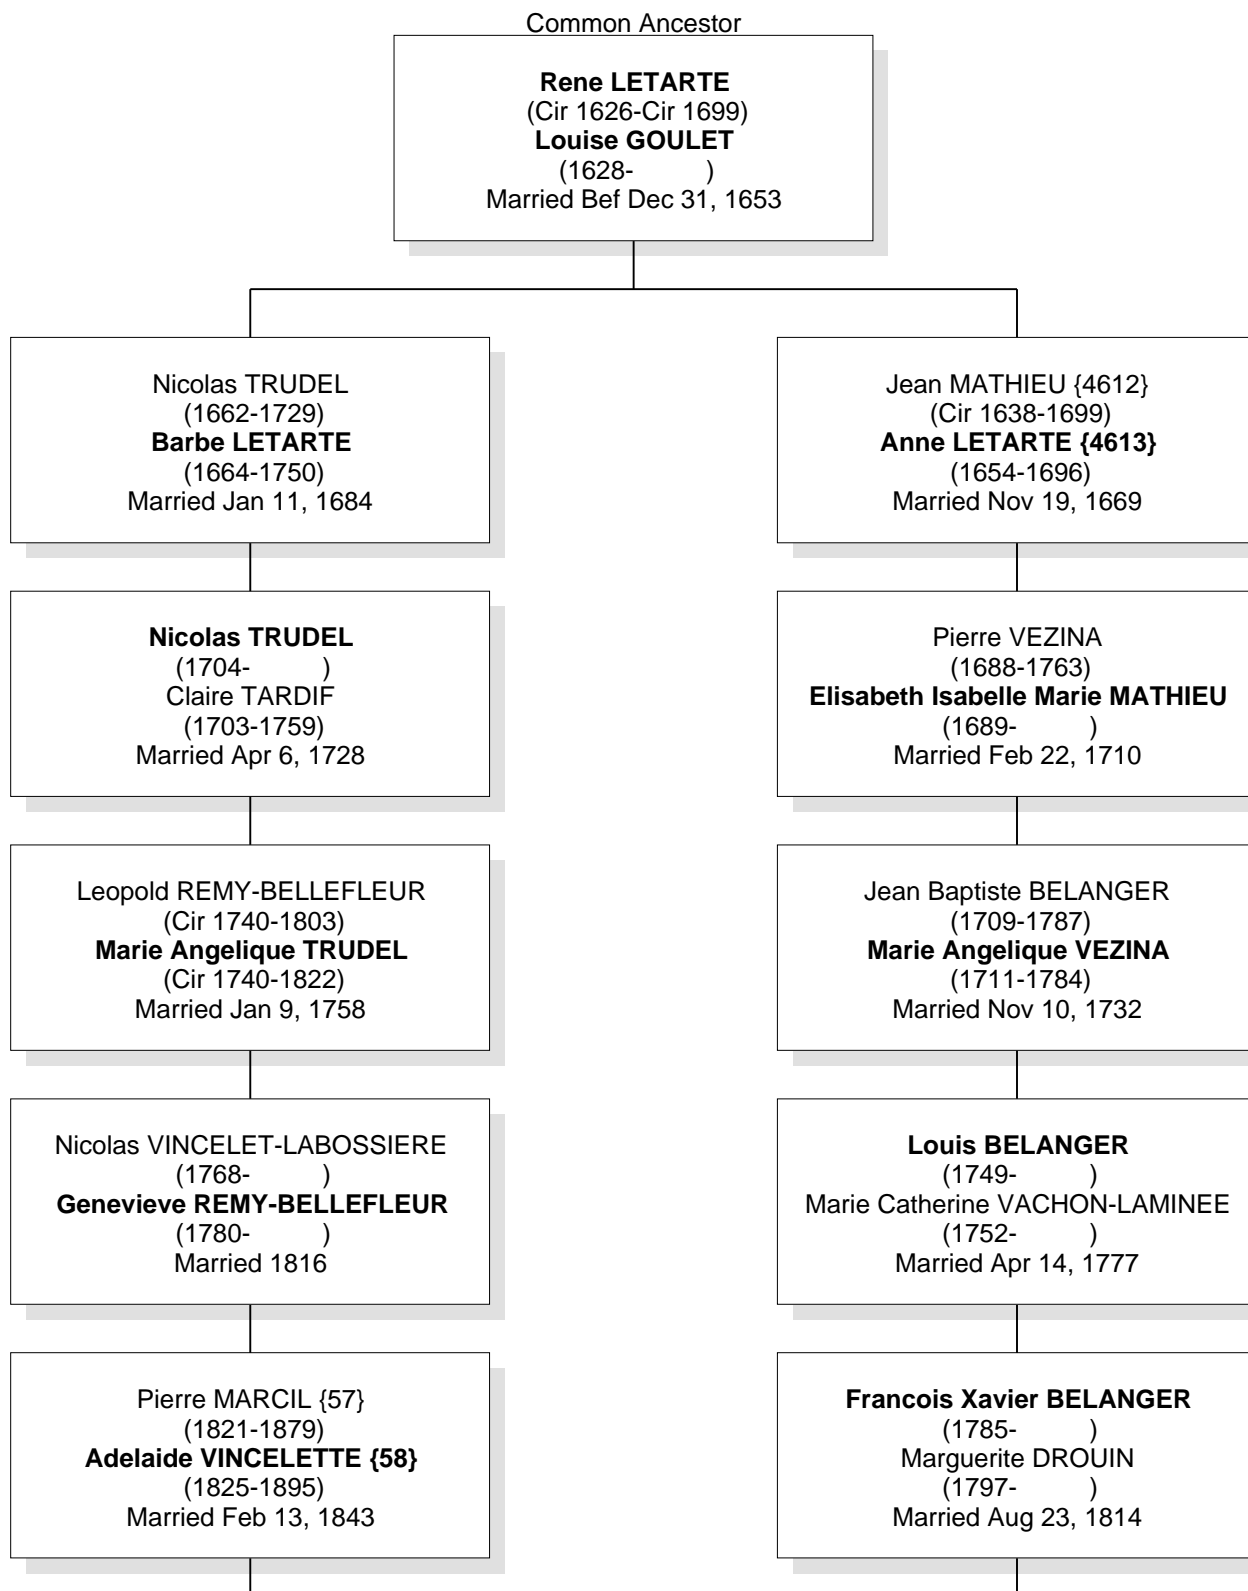

Relationship Chart

Marie Louise Emma PARE {107} is the 6th Cousin 2 times removed of Normand Arthur LEVEILLEE

Relationship Chart